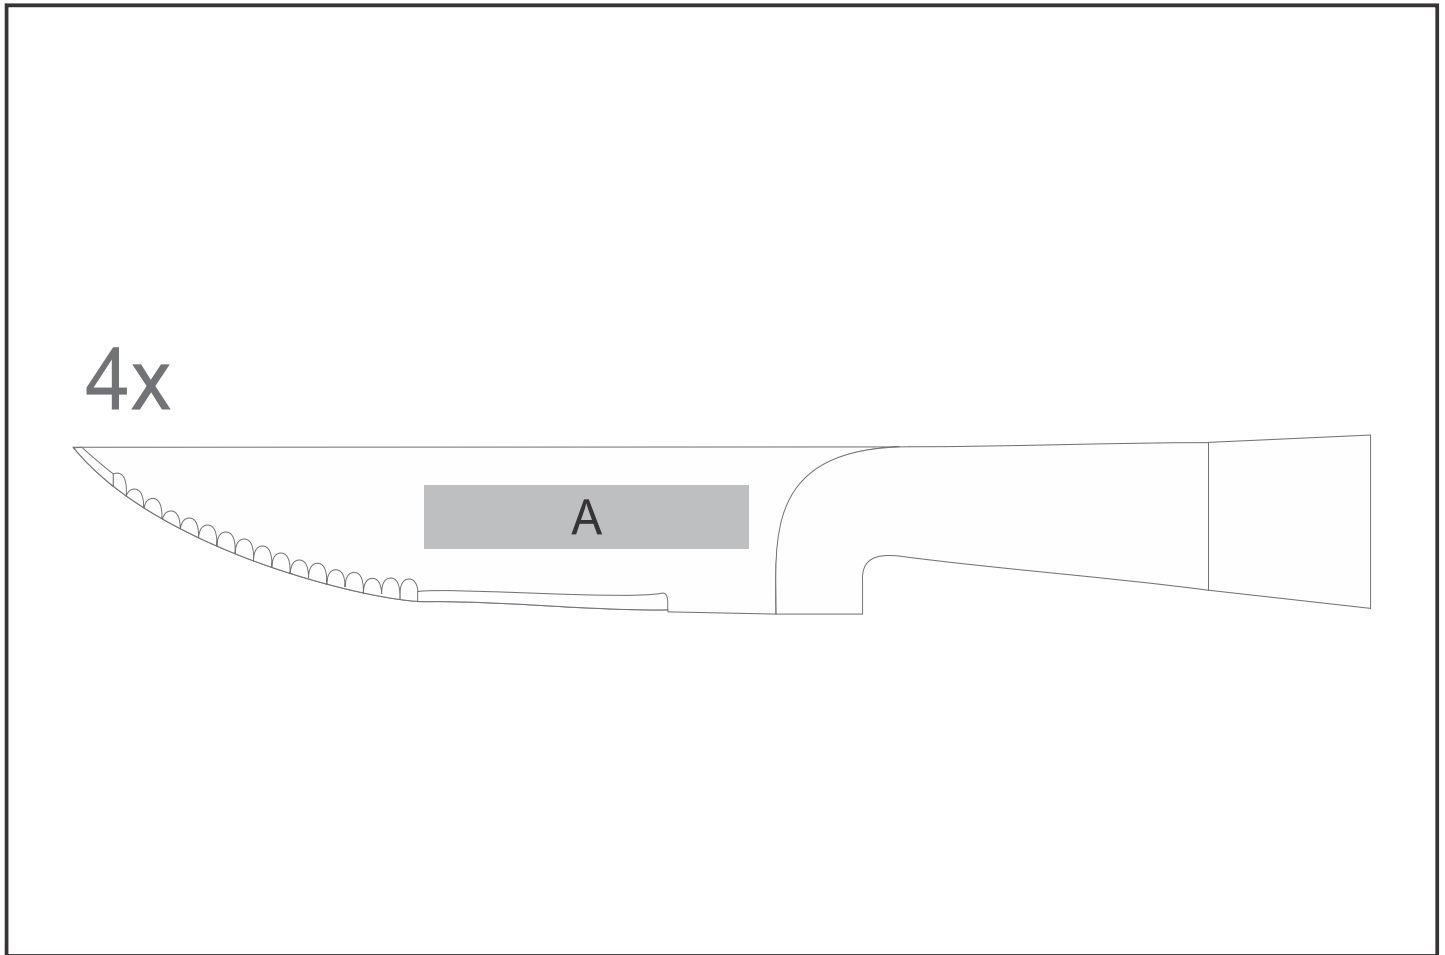

AC-2140

Andy Cartwright "The Final Cut" Steak Knife Set

Need to know:

- **Laser Colour:** Brown
- NB: Inclusive Branding is NOT applicable to Items marked as Reduced to Clear.

Branding Options:

Position	Branding Method (Branding Code)	No. of Colours	Dimension
A	Laser Engraving (LB)	N/A	60mm wide x 11mm high